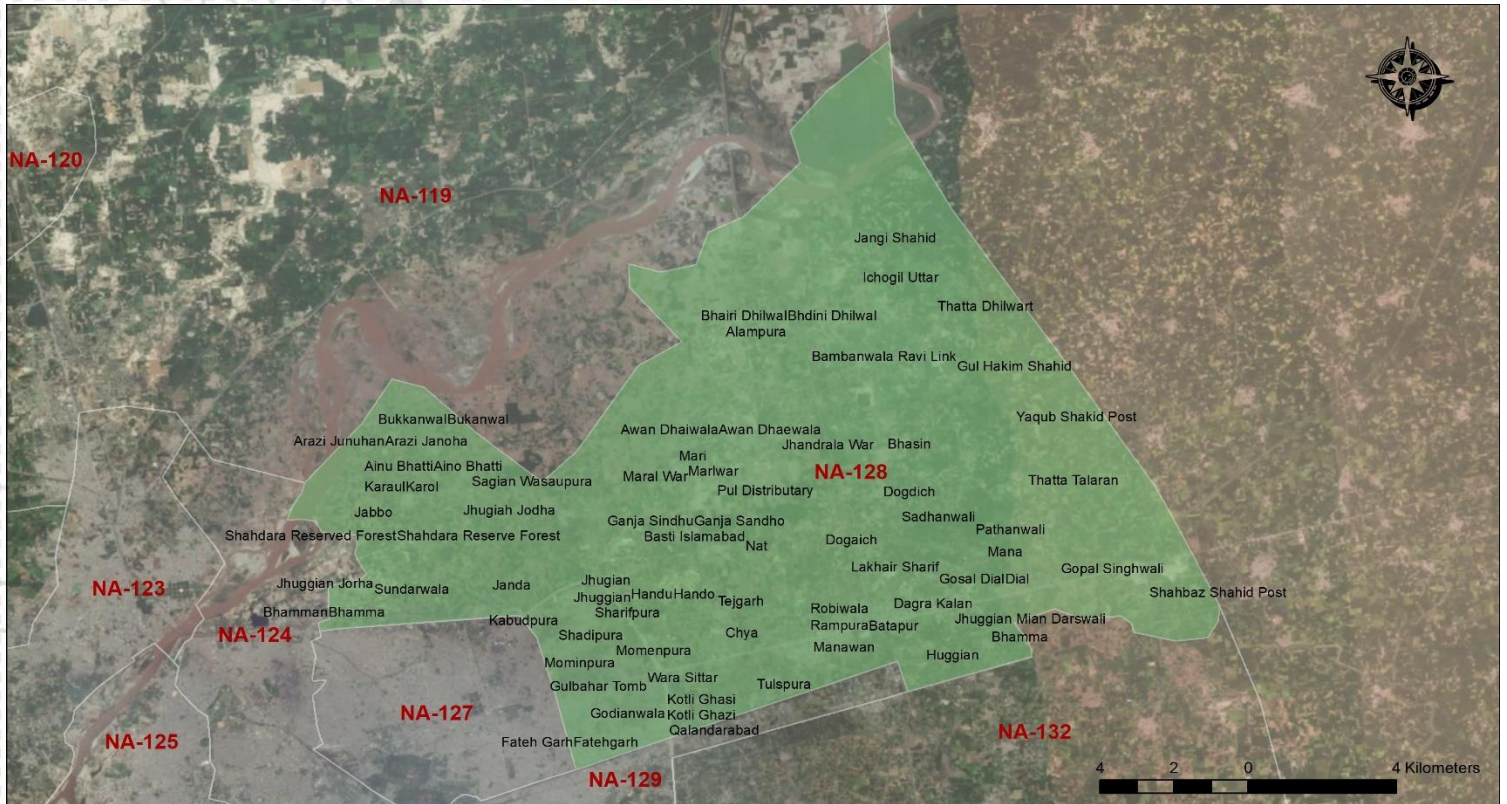

CONSTITUENCY PROFILE

NA-128 LAHORE-VI

PUNJAB

CONSTITUENCY POPULATION

766,549

VOTER STATISTICS

Male

197,264

Female

148,499

Total

345,763

45%

of the total population are registered as voters

POLLING STATIONS

48

AVERAGE VOTER AT POLLING STATION

1,394

AVERAGE VOTER AT POLLING BOOTH

378

LIST OF CONTESTING CANDIDATES

#	Name	Name of Political Party
1	Asif Mehmood	Amun Taraqqi Party
2	Ijaz Ahmad	Pakistan Tehreek-e-Insaf
3	Raheel Hussain	Independent
4	Sohail Shoukat Butt	Independent
5	Syed Aqeel Haider Abbas	Independent
6	Syed Manzoor Ali Shah Gillani	Independent
7	Sh. Rohale Asghar	Pakistan Muslim League (Nawaz)
8	Zafar Ali Shah	Pakistan Peoples Party Parliamentarians
9	Ali Adnan	Independent
10	Muhammad Ashraf Asif	Tehreek-e-Labbaik Islam
11	Muhammad Fareed	Independent
12	Muhammad Nazim	Independent
13	Manzoor Hussain	Muttahidda Majlis-e-Amal Pakistan
14	Humayon Shoukat Ali Butt	Independent